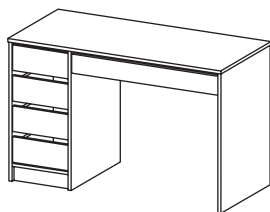

GENERAL INFORMATION _

Front / Corps: Laminated chipboard E05: 16 mm

Table top: Laminated chipboard E05: 16 mm

Rim: ABS

Additional information: Universal furniture

Colour 1: White

Colour 2: White gloss

DIMENSIONS _

- Desk / Dressing table - W 120 / H 75 / D 55 cm

- Mirror - W 120 / H 67,2 / D 11 cm

TECHNICAL DRAWING _

INFORMATION _

The collection presented in this offer is the property of Meble Laski Kaczorowski Sp.k. This card is not an offer within the meaning of the Civil Code. The manufacturer reserves the right to make structural changes to the offered furniture, without changing the overall character. The dimensions given may be slightly changed. All dimensions given are external dimensions and are given in centimeters. Due to different monitor settings, the colors on offer may slightly differ from the colors of the furniture.