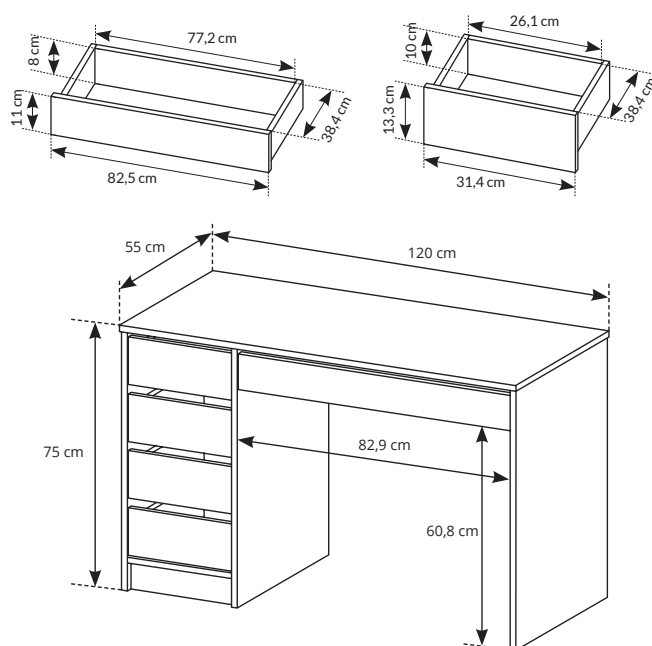

TECHNICAL DRAWING

INFORMATION

The collection presented in this offer is the property of Meble Laski Kaczorowski Sp.k. This card is not an offer within the meaning of the Civil Code. The manufacturer reserves the right to make structural changes to the offered furniture, without changing the overall character. The dimensions given may be slightly changed. All dimensions given are external dimensions and are given in centimeters. Due to different monitor settings, the colors on offer may slightly differ from the colors of the furniture.